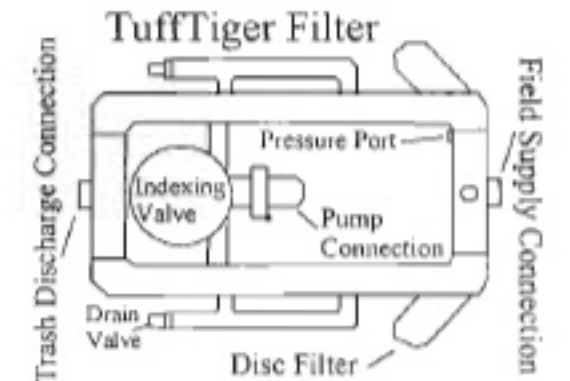

TuffTiger Filter & Field-Flush Controller Installation Detail

Top View

24" Access Riser Installation

TuffTiger Field Flush Controller

TuffTiger Filter Pressure Loss Graph

TuffTiger
 8413 Parker Rd
 Houston, TX 77078
 866-770-7785