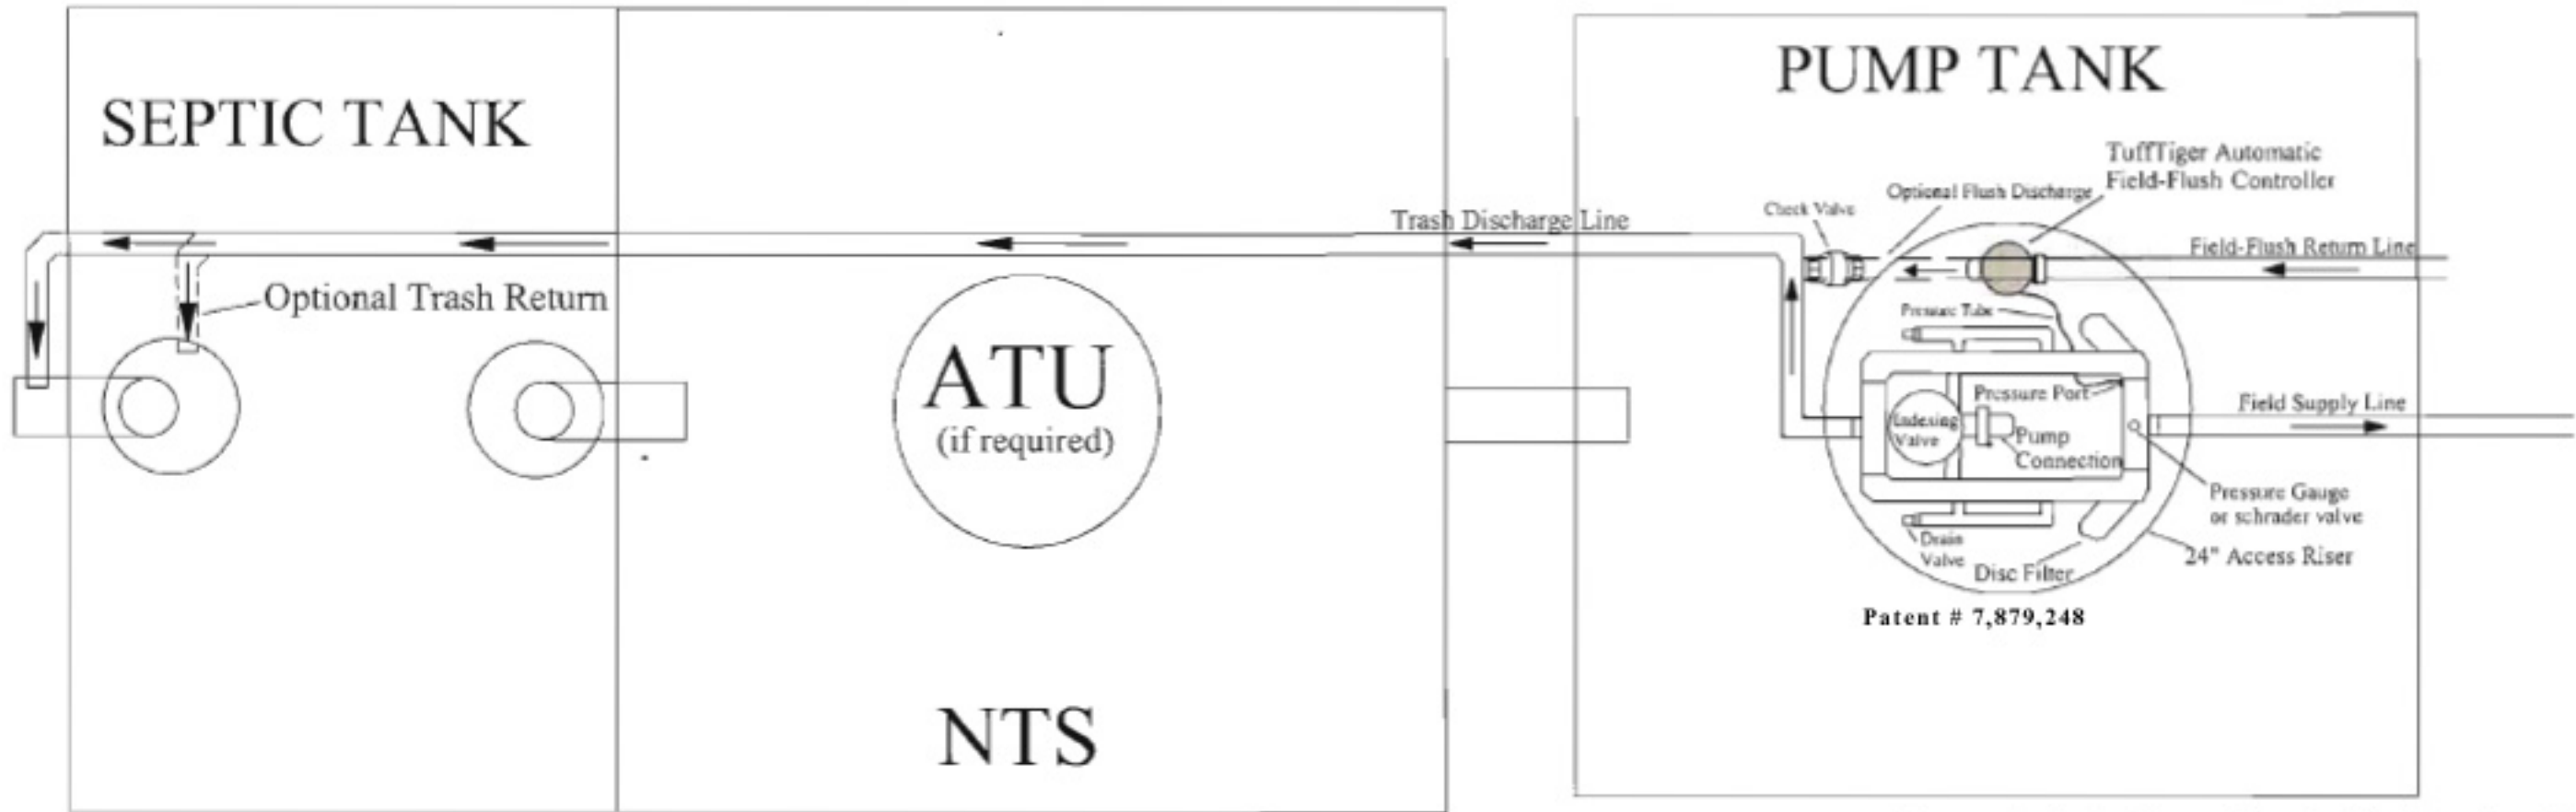

TuffTiger Filter & Field-Flush Controller Installation Detail

Top View

24" Access Riser Installation

TuffTiger Field Flush Controller

TuffTiger Filter Pressure Loss Graph

TuffTiger
 8413 Parker Rd
 Houston, TX 77078
 866-770-7785