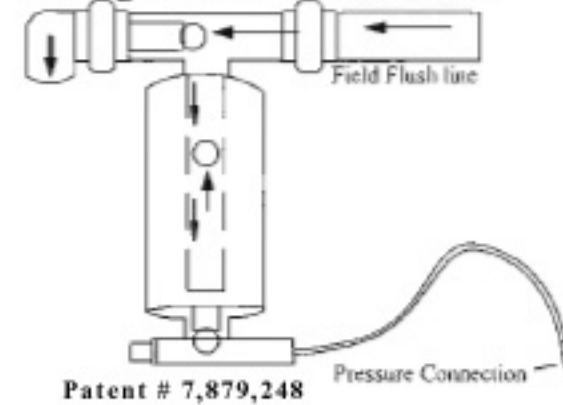

TuffTiger Filter & Field-Flush Controller Installation Detail

Top View

24" Access Riser Installation

TuffTiger Field Flush Controller

TuffTiger Filter Pressure Loss Graph

TuffTiger
 8413 Parker Rd
 Houston, TX 77078
 866-770-7785