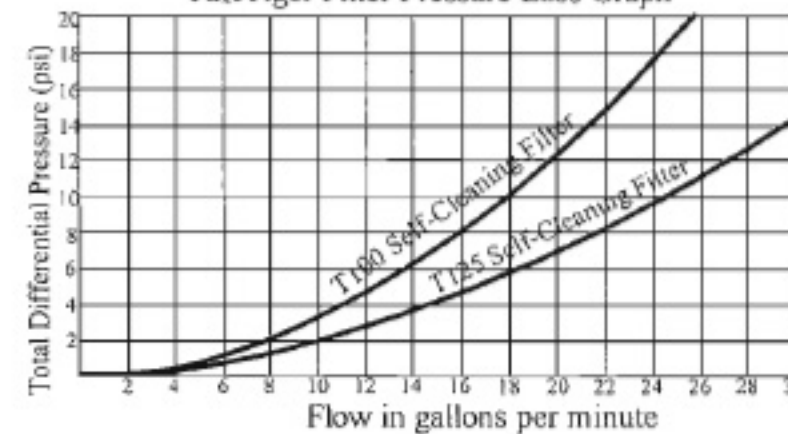

TuffTiger Filter & Field-Flush Controller Installation Detail

Top View

24" Access Riser Installation

TuffTiger Field Flush Controller

TuffTiger Filter Pressure Loss Graph

TuffTiger
 8413 Parker Rd
 Houston, TX 77078
 866-770-7785