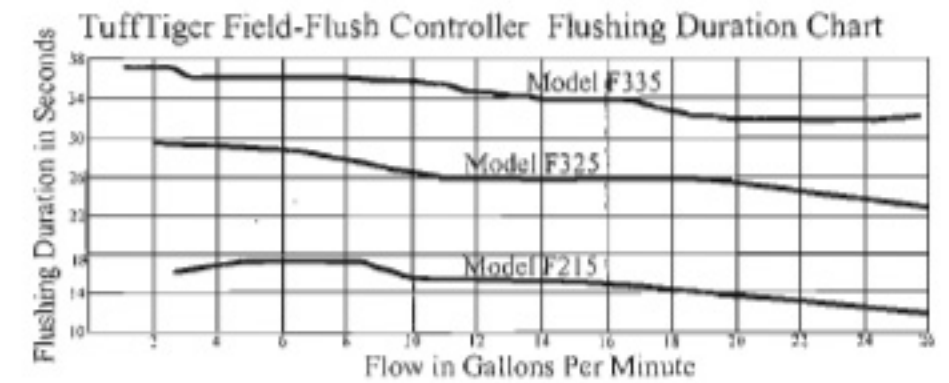

TuffTiger Filter & Field-Flush Controller Installation Detail

Top View

24" Access Riser Installation

TuffTiger Field Flush Controller

TuffTiger Filter Pressure Loss Graph

TuffTiger
 8413 Parker Rd
 Houston, TX 77078
 866-770-7785